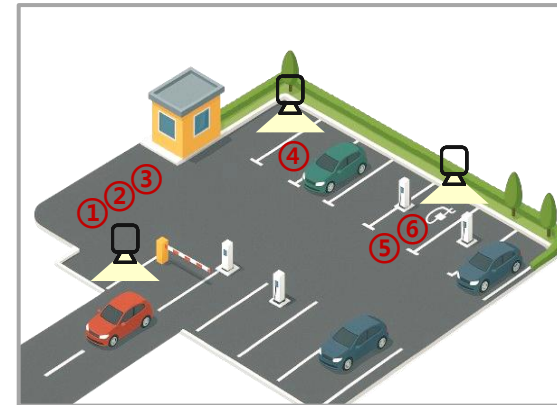

Turn-Key Options

Video Surveillance Set (non-cloud or cloud)	AI-enabled box, camera, intercom, devices, VMS & AI analytics
Optional Packages	VM Fault Tolerance, multi-payment, EV charger, and more

ADD : 4 Bollard St, Leppington NSW 2179
Email : service@corita.com.au
ABN: 78 686 410 711