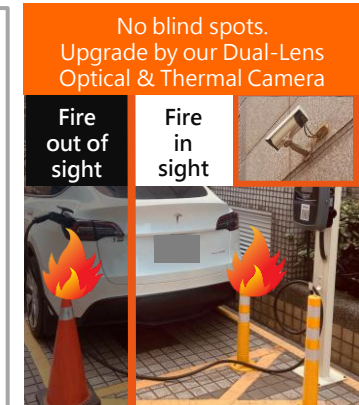

Turn-Key Options

Video Surveillance Set (non-cloud or cloud)	AI-enabled box, camera, intercom, devices, VMS & AI analytics
Optional Packages	VM Fault Tolerance, multi-payment, EV charger, and more

ADD : 4 Bollard St, Leppington NSW 2179
Email : service@corita.com.au
ABN: 78 686 410 711