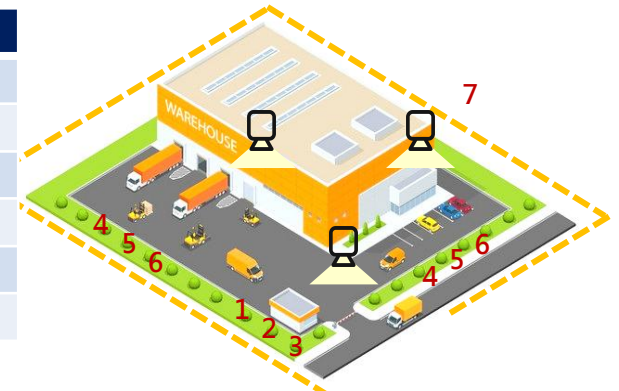

AI Analytics for Persons & Goods

7. Cross-Line Detection
8. Flame/Smoke Detection
9. Restricted Area
10. Intrusion Alarm
11. Loitering Detection
12. Access Control
13. Packing Video Footage