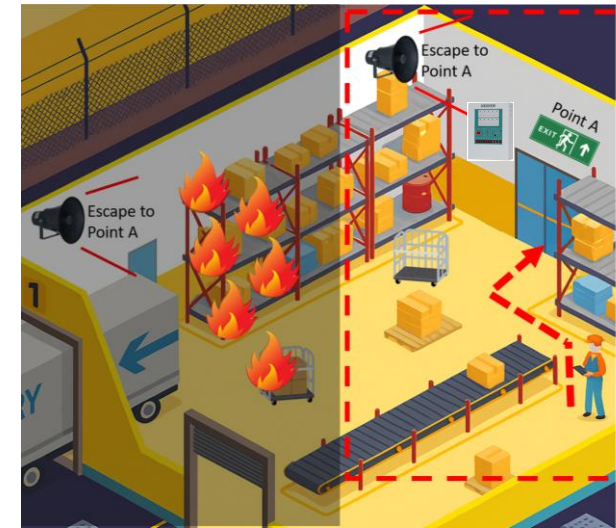

Turn-Key Options

Video Surveillance Set (non-cloud or cloud)	AI-enabled box, camera, intercom, devices, VMS & AI analytics
Optional Packages	VM Fault Tolerance, High Availability , Disaster Recovery

ADD : 4 Bollard St, Leppington NSW 2179
Email : service@corita.com.au
ABN: 78 686 410 711