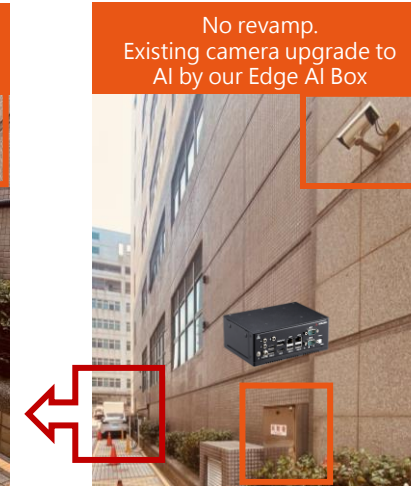

How it works

Turn-Key Options

Install with your existing IP camera (more settings, 720P or above)	Fit with our Edge AI Box (another package for CCTV camera)
Install with our IP camera (easy settings)	IP camera or dual-lens optical & thermal camera
Select AI function for each camera	1 x AI flame/smoke 2 x AI flame/smoke 1 x AI flame/smoke + 1 x license plate recognition 1 x AI flame/smoke + 1 x auto theft notification 1 x AI flame/smoke + 1 x cross-line detection

ADD : 4 Bollard St, Leppington NSW 2179
Email : service@corita.com.au
ABN: 78 686 410 711